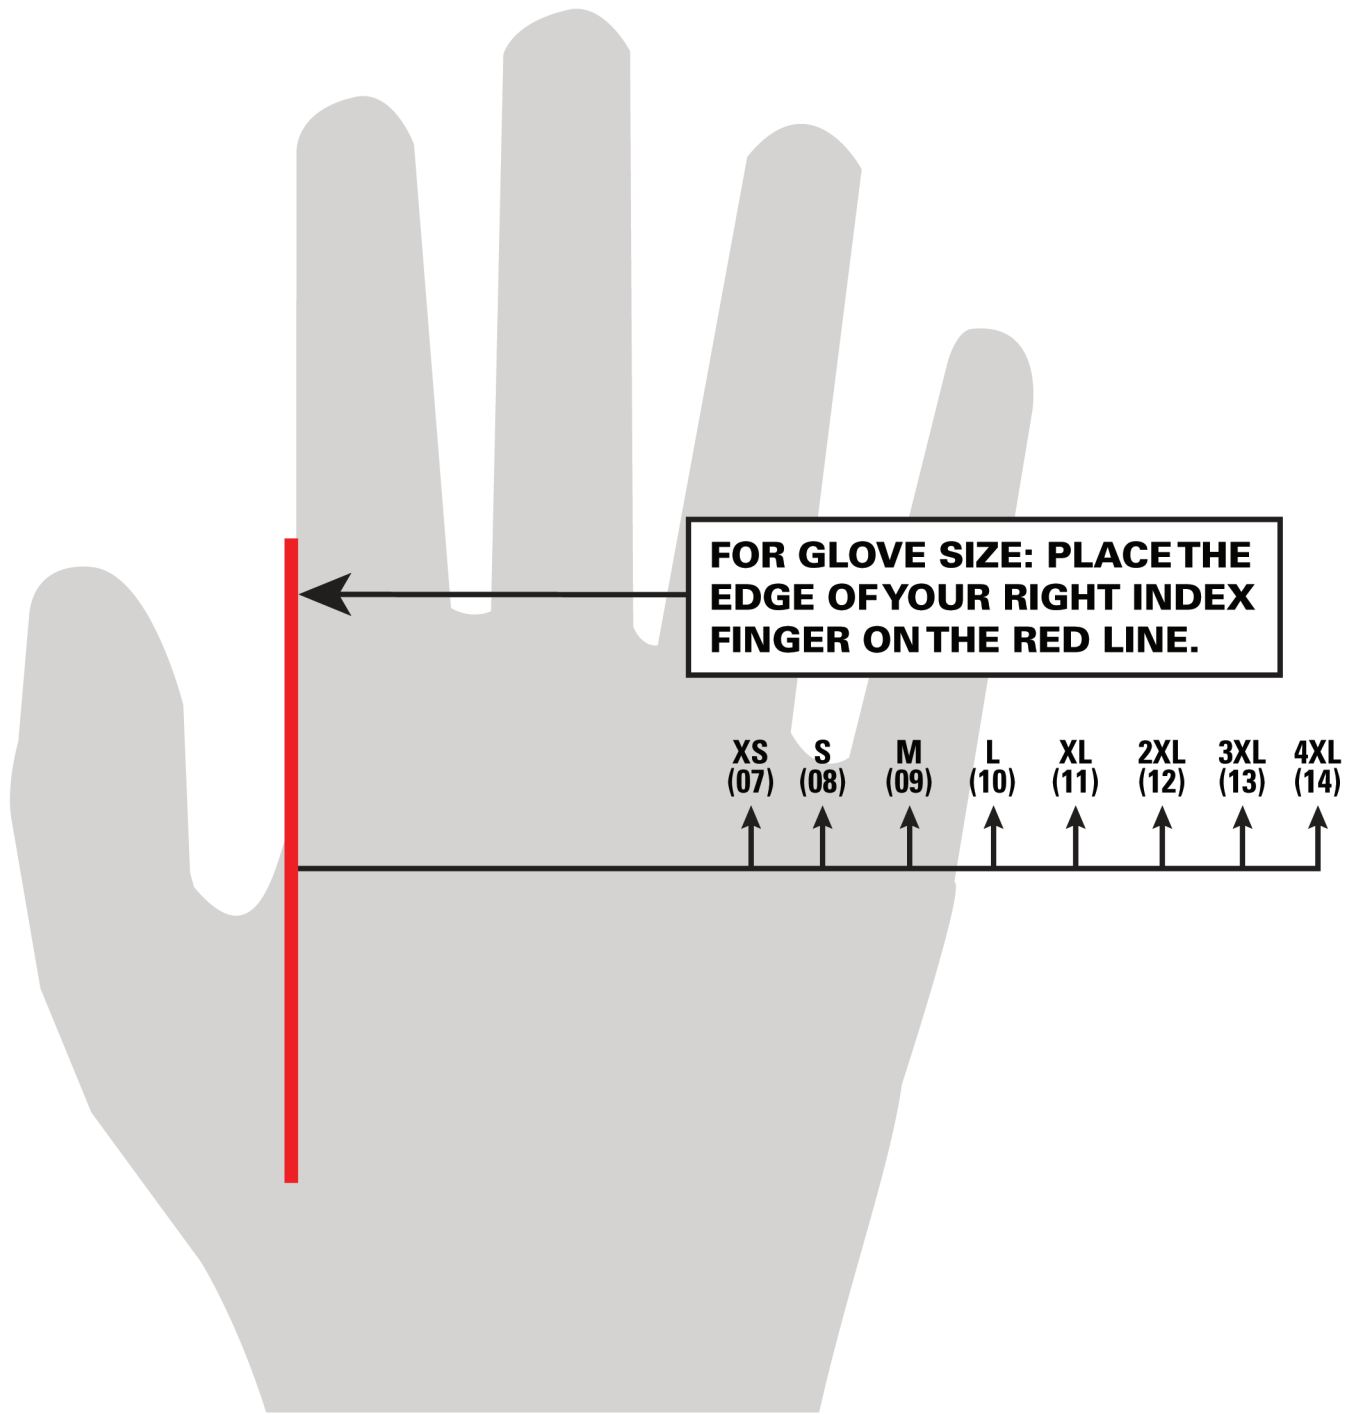

GLOVE SIZING CHART

WHEN PRINTING, MAKE SURE THIS LINE IS 4.5 INCHES