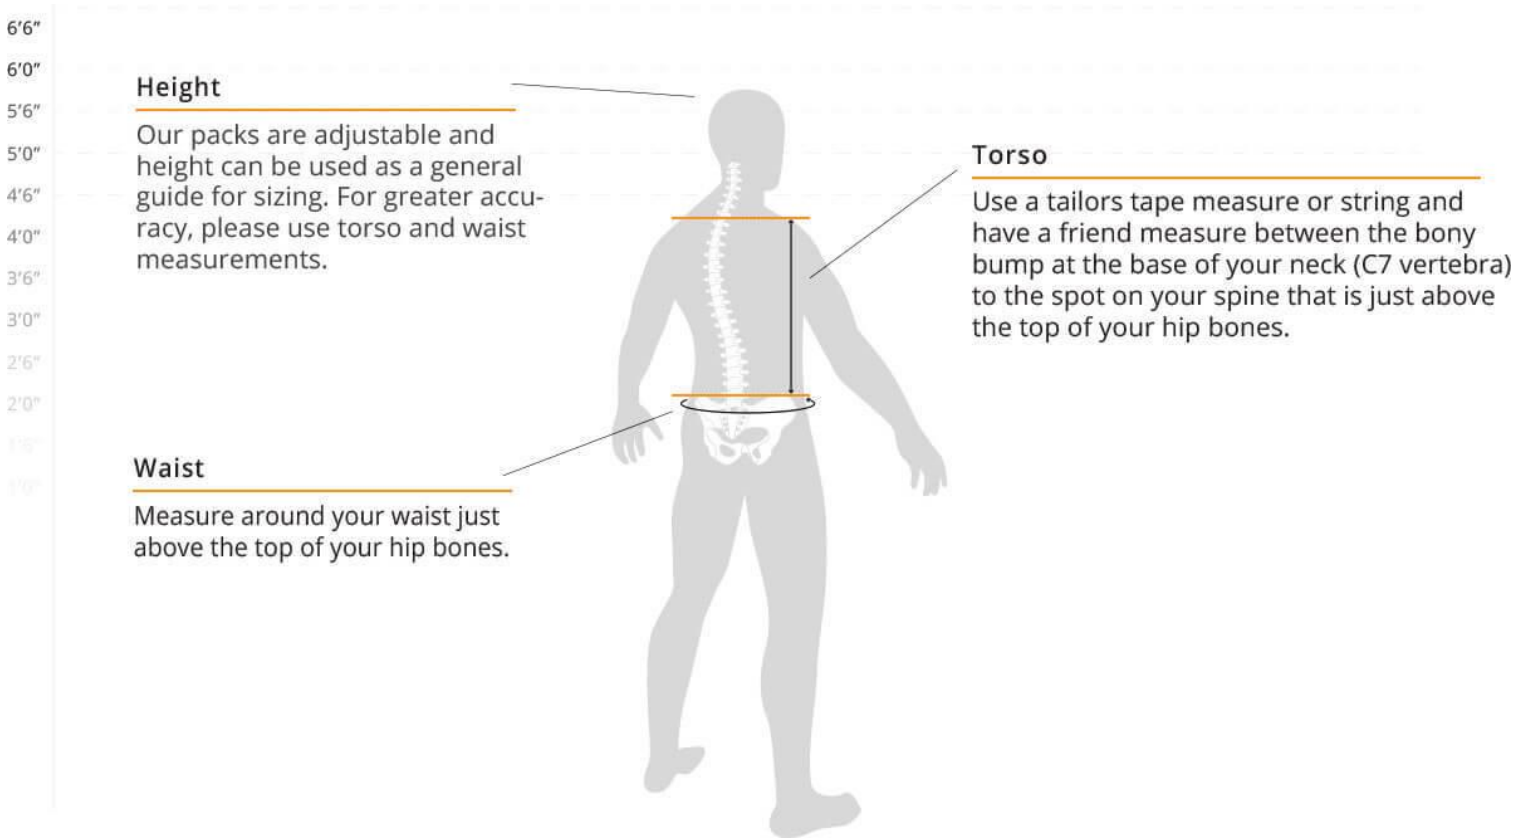

MYSTERY RANCH packs are hand built for ultimate durability and designed for a custom fit using our modular harnessing and waist belt system.

Men's/Unisex Framed Sizing

	XS	S	M	L	XL	XXL
HEIGHT	--	< 5'6"	< 5'6"	5'6"-6'2"	> 6'3"	> 6'3"
TORSO	16-18 in	16-18 in	18-21 in	18-21 in	21-24 in	21-24 in
WAIST	25-29 in	29-34 in	29-34 in	34-39 in	34-39 in	> 40 in

If you are between sizes on the waist belt, we recommend you size down. If you are between sizes on the yoke or if your measurements fall outside standard sizing, please contact Customer Service at 1.800.466.7574. Purchasing packs outside of standard sizing is possible through a Custom Sizing Program. There is typically an additional cost associated with this purchase.